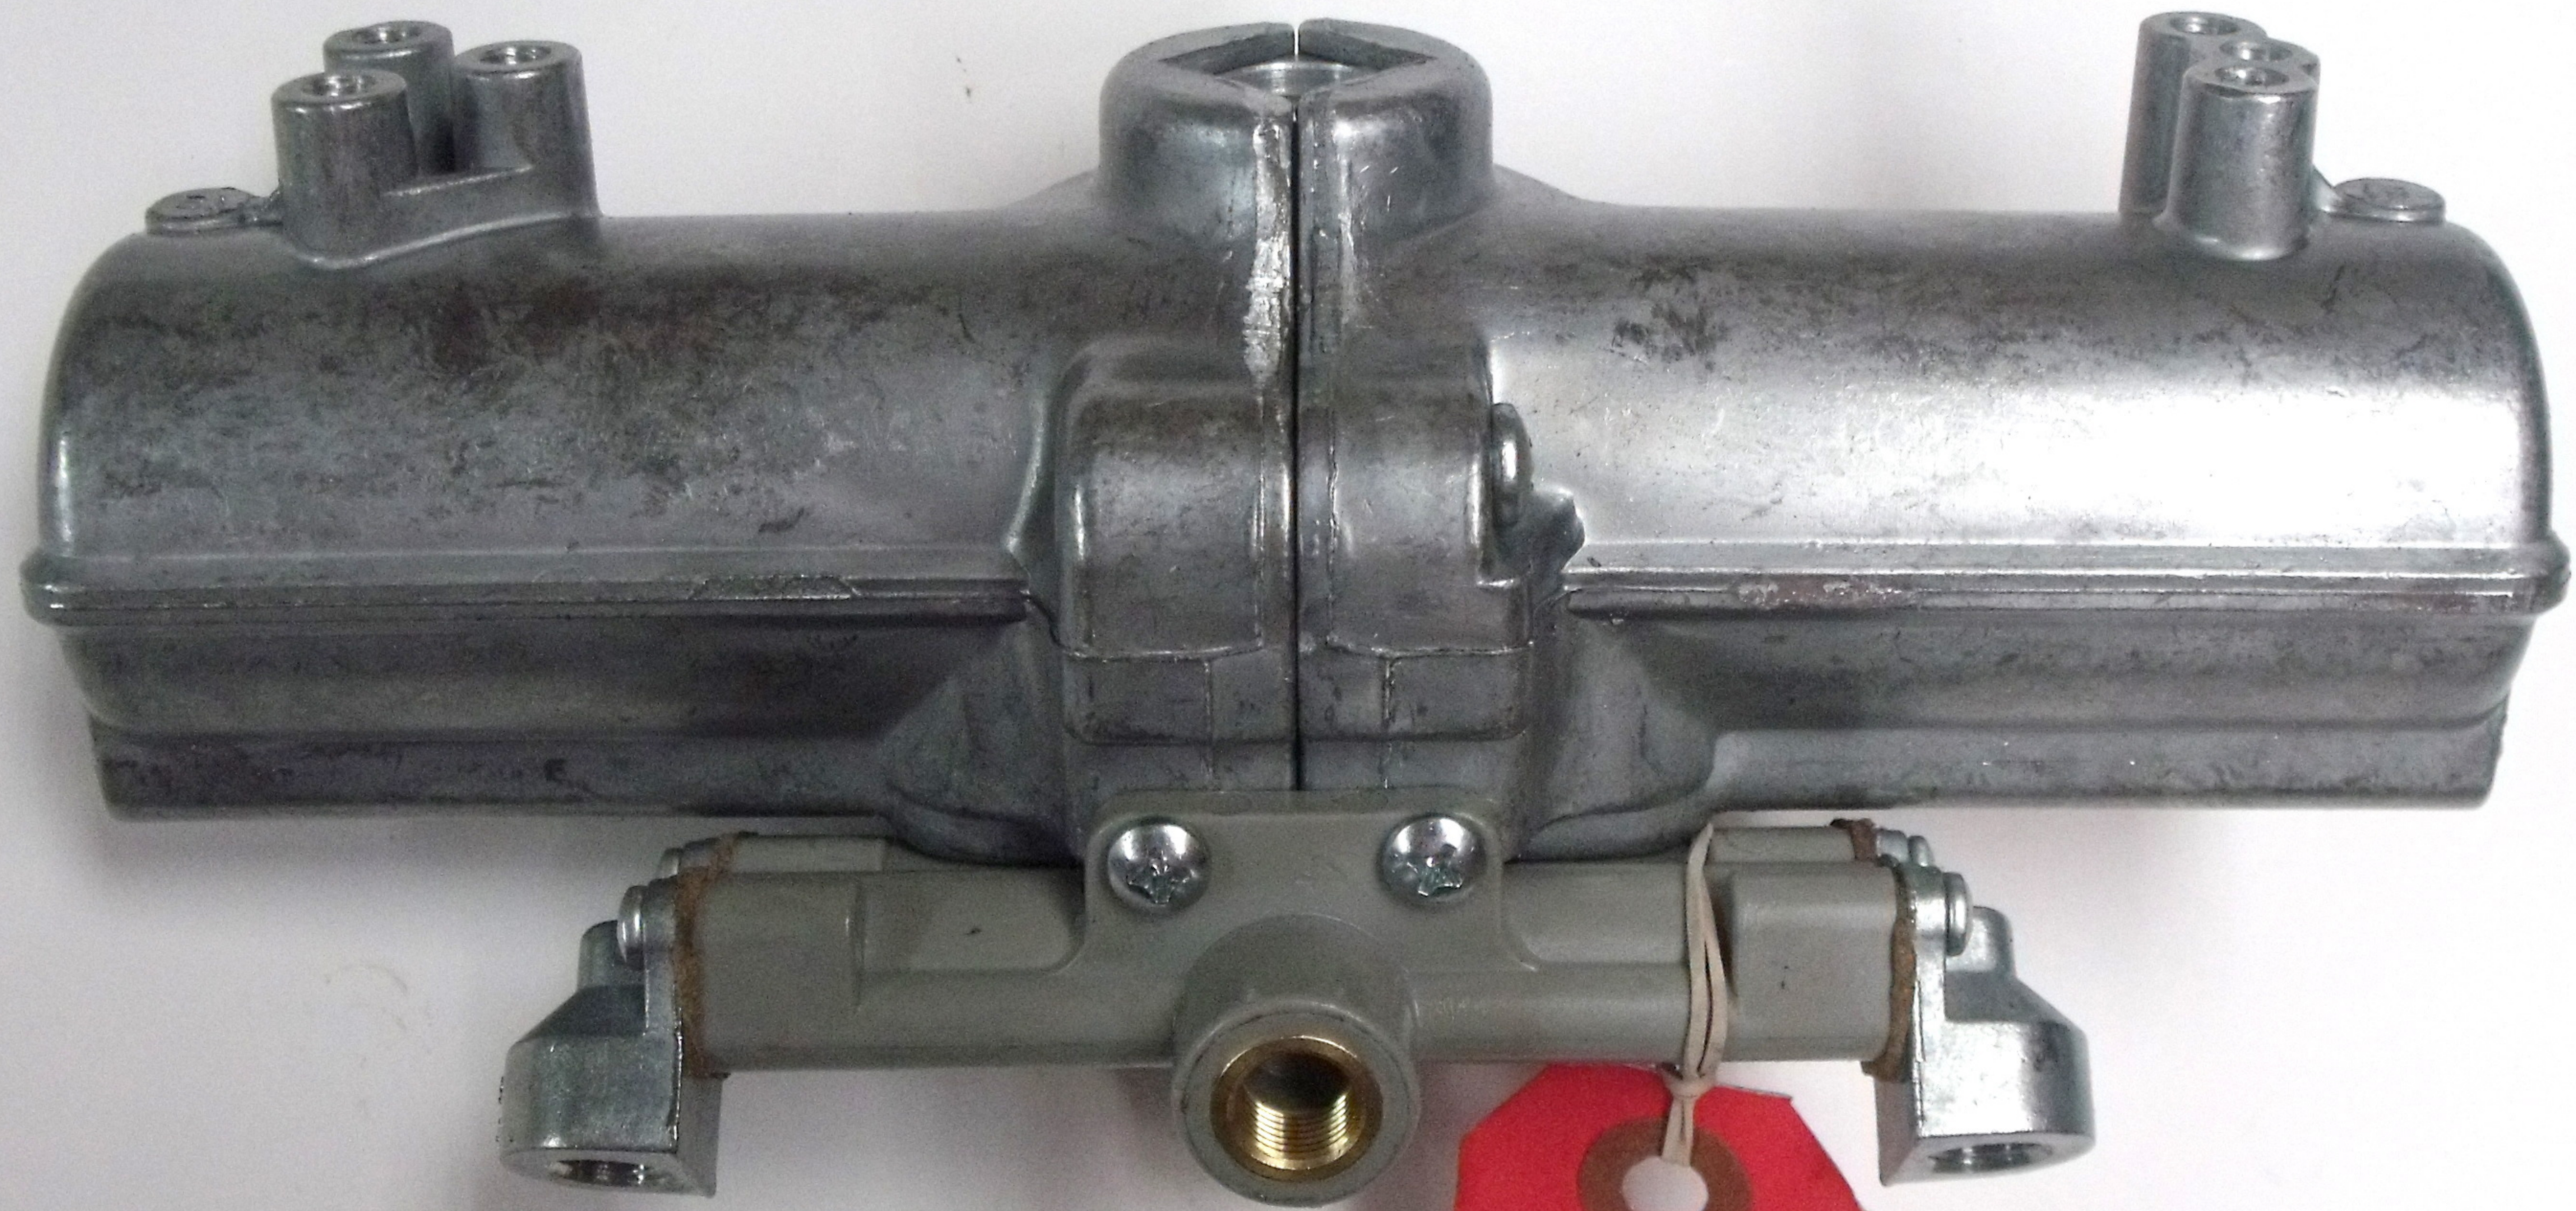

CAUTION
TORQUE FITTING PIPE
WITH LOC TITE PIPE
SEALANT WITH TAP TO
#592411 TEFLON TAP
OR EQUIVALENT
25-40 IN. LBS.

AC Motor

AC Motor